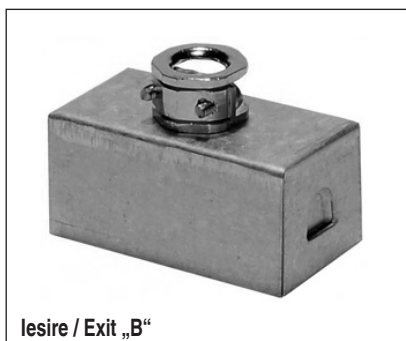

Carcasa pentru conectarea cablurilor

Cable connection covers

Tip/Type AK15VK

Nr. / No.	AK15VK	
Lungime: Length:	mm	50
Latime: Width:	mm	25
Inaltime: Height:	mm	15

Acoperirea unui cablu direct montat

- carcasa metalica
- clema cablu
- 16A / 250V
- lesiri: A) axial
 B) tangential

Covering of an directly mounted cable

- metal-housing
- Cable clamp
- 16A / 250V
- Exit: A) axial
 B) tangential

Tip/Type AK25VK

Nr. / No.	AK25VK	
Lungime: Length:	mm	50
Latime: Width:	mm	25
Inaltime: Height:	mm	25

Acoperirea unui cablu direct montat

- carcasa metalica
- clema cablu PG9
- 16A / 250V
- lesiri: A) axial
 B) radial
 C) tangential

Covering of an directly mounted cable

- metal-housing
- Cable clamp PG9
- 16A / 250V
- Exit: A) axial
 B) radial
 C) tangential