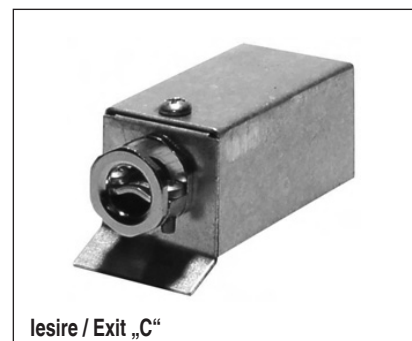

Carcasa pentru conectarea cablurilor

Cable connection covers

Tip/Type AK15VK

Nr. / No.	AK15VK	
Lungime: Length:	mm	50
Latime: Width:	mm	25
Inaltime: Height:	mm	15

Acoperirea unui cablu direct montat

- carcasa metalica
- clema cablu
- 16A / 250V
- lesiri: A) axial
 B) tangential

Covering of an directly mounted cable

- metal-housing
- Cable clamp
- 16A / 250V
- Exit: A) axial
 B) tangential

Tip/Type AK25VK

Nr. / No.	AK25VK	
Lungime: Length:	mm	50
Latime: Width:	mm	25
Inaltime: Height:	mm	25

Acoperirea unui cablu direct montat

- carcasa metalica
- clema cablu PG9
- 16A / 250V
- lesiri: A) axial
 B) radial
 C) tangential

Covering of an directly mounted cable

- metal-housing
- Cable clamp PG9
- 16A / 250V
- Exit: A) axial
 B) radial
 C) tangential