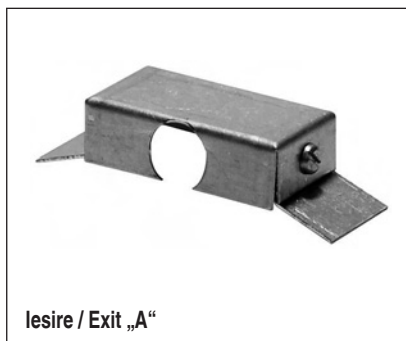

Carcasa pentru conectarea cablurilor

Cable connection covers

Tip/Type AK15VK

Nr. / No.	AK15VK	
Lungime: Length:	mm	50
Latime: Width:	mm	25
Inaltime: Height:	mm	15

Acoperirea unui cablu direct montat

- carcasa metalica
- clema cablu
- 16A / 250V
- lesiri: A) axial
 B) tangential

Covering of an directly mounted cable

- metal-housing
- Cable clamp
- 16A / 250V
- Exit: A) axial
 B) tangential

Tip/Type AK25VK

Nr. / No.	AK25VK	
Lungime: Length:	mm	50
Latime: Width:	mm	25
Inaltime: Height:	mm	25

Acoperirea unui cablu direct montat

- carcasa metalica
- clema cablu PG9
- 16A / 250V
- lesiri: A) axial
 B) radial
 C) tangential

Covering of an directly mounted cable

- metal-housing
- Cable clamp PG9
- 16A / 250V
- Exit: A) axial
 B) radial
 C) tangential