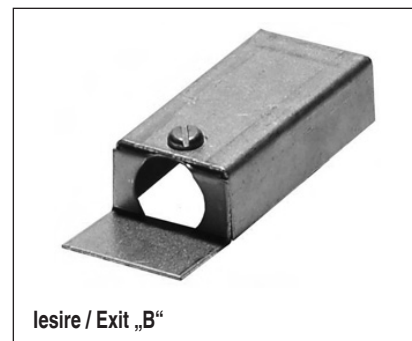

Carcasa pentru conectarea cablurilor

Cable connection covers

Tip/Type AK15VK

Nr. / No.	AK15VK	
Lungime: Length:	mm	50
Latime: Width:	mm	25
Inaltime: Height:	mm	15

Acoperirea unui cablu direct montat

- carcasa metalica
- clema cablu
- 16A / 250V
- lesiri: A) axial
 B) tangential

Covering of an directly mounted cable

- metal-housing
- Cable clamp
- 16A / 250V
- Exit: A) axial
 B) tangential

Tip/Type AK25VK

Nr. / No.	AK25VK	
Lungime: Length:	mm	50
Latime: Width:	mm	25
Inaltime: Height:	mm	25

Acoperirea unui cablu direct montat

- carcasa metalica
- clema cablu PG9
- 16A / 250V
- lesiri: A) axial
 B) radial
 C) tangential

Covering of an directly mounted cable

- metal-housing
- Cable clamp PG9
- 16A / 250V
- Exit: A) axial
 B) radial
 C) tangential