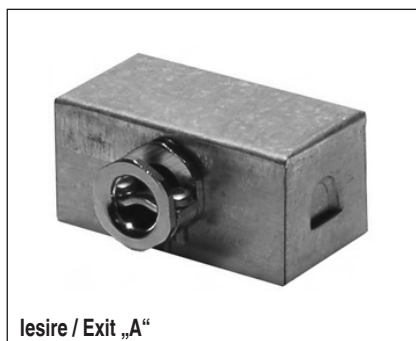

Carcasa pentru conectarea cablurilor

Cable connection covers

Tip/Type AK15VK

Nr. / No.	AK15VK	
Lungime: Length:	mm	50
Latime: Width:	mm	25
Inaltime: Height:	mm	15

Acoperirea unui cablu direct montat

- carcasa metalica
- clema cablu
- 16A / 250V
- lesiri: A) axial
 B) tangential

Covering of an directly mounted cable

- metal-housing
- Cable clamp
- 16A / 250V
- Exit: A) axial
 B) tangential

Tip/Type AK25VK

Nr. / No.	AK25VK	
Lungime: Length:	mm	50
Latime: Width:	mm	25
Inaltime: Height:	mm	25

Acoperirea unui cablu direct montat

- carcasa metalica
- clema cablu PG9
- 16A / 250V
- lesiri: A) axial
 B) radial
 C) tangential

Covering of an directly mounted cable

- metal-housing
- Cable clamp PG9
- 16A / 250V
- Exit: A) axial
 B) radial
 C) tangential